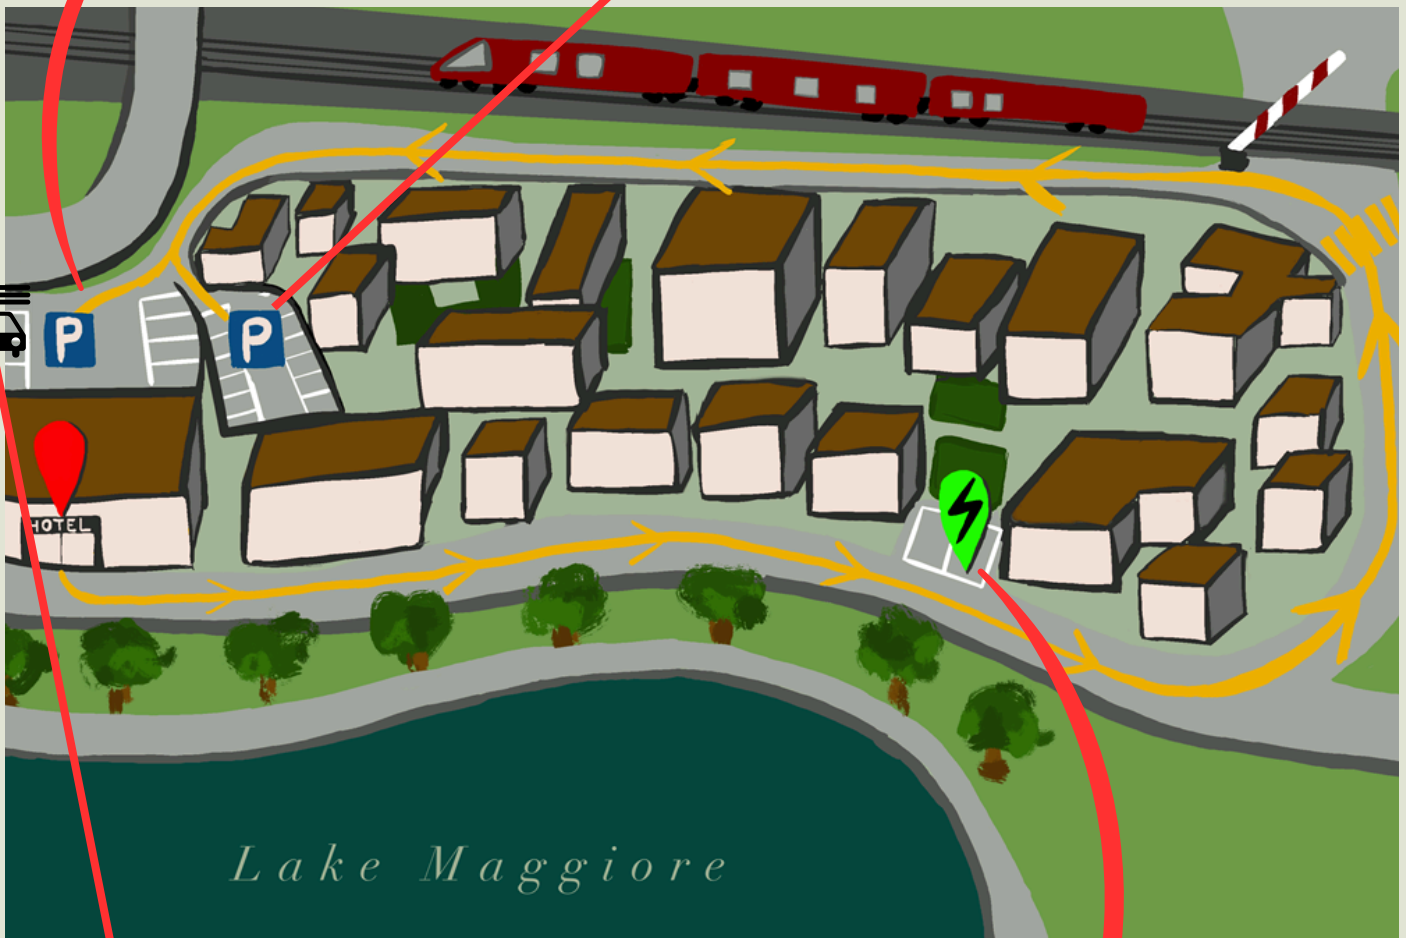

Hotel La Palma au Lac - Parking Solutions

➤➤➤ [Click here to reach the hotel by car](#)

We have a limited number of parking spaces available for CHF 25.00 per night. These are behind the hotel and cannot be reserved in advance.

Our garage has 3 available places that cost CHF 40 per night.

Furthermore, there are two parking spaces with charging station 100m away from the hotel.